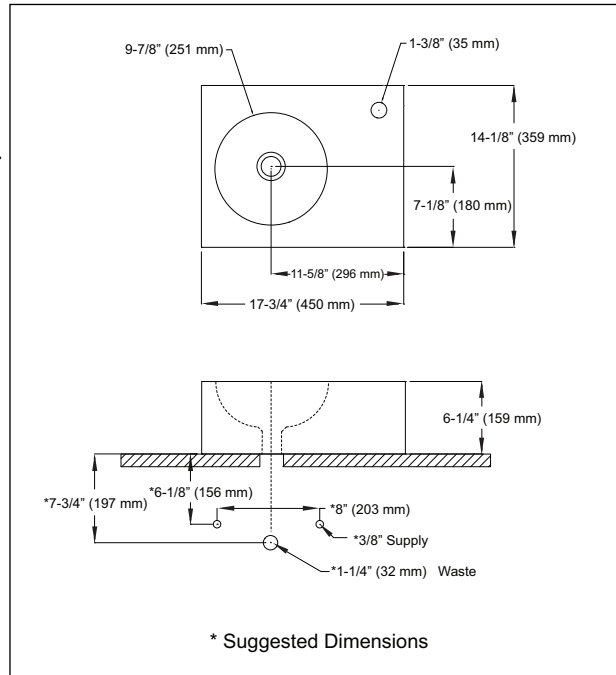

LT163

Waza™ Vessel Lavatory

■ DESIGN

Spacious wide basin with contemporary design.

■ FUNCTION

Durable fired pottery clay offers years of quality use.

■ SPECIFICATIONS

Waste: 1-1/4" O.D.

Size: 17-3/4"W x 14-1/8"D

Basin: 9-7/8" DIA.

Material: Fired Pottery Clay

Warranty: One Year Limited Warranty

Shipping Weight: **LT163** 39 lbs.

Shipping Dimensions: **LT163**
21"W x 17-1/2"D
x 9"H

These dimensions and specifications are subject to change without notice.

LT163 - Waza™ Vessel Lavatory

TOTO®

TOTO® U.S.A., INC. • 1155 Southern Road, Morrow, GA 30260

Tel. (888) 295-8134 • Fax. (770) 282-8701 • www.totousa.com

Printed in U.S.A. © TOTO® LTD. 07/08 #A10660

Printed on recycled paper

REV 02/09