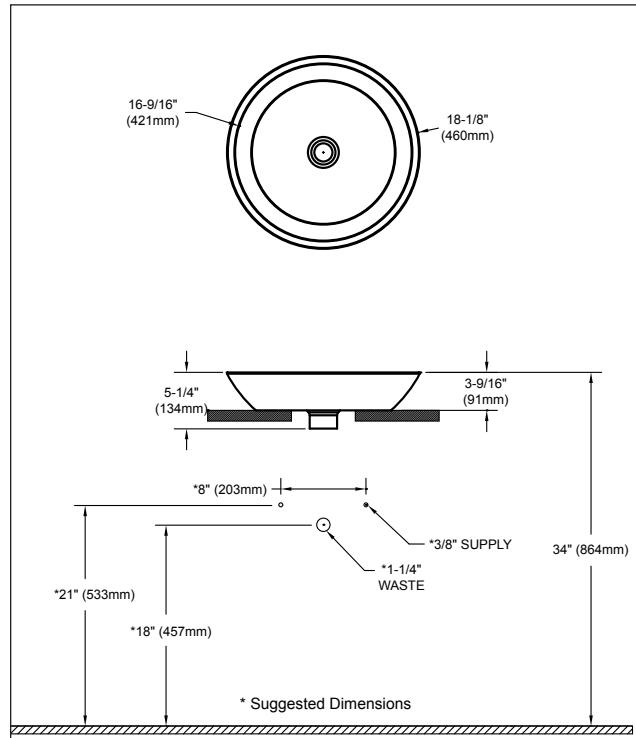

SPECIFICATIONS

Waste: 1-1/4" O.D.
 Size: 18-1/8" Dia.
 Basin: 16-9/16" Dia.
 Warranty: One Year Limited Warranty
 Material: Cast Iron
 Overflow: None

Shipping Weight: **FLT141**
 56.4 lbs.

Shipping Dimensions: **FLT141**
 23"W x 23"D
 x 7"H

FLT141 Waza™ Noir™ Vessel Lavatory

Complies with and exceeds the following standards:

ASME A112.19.1/CSA B45.2

Listed by: IAPMO/cUPC, and other municipalities

Meets the American Disabilities Act Guidelines and ANSI A117.1 requirements when lavatory rim is installed 34" (864mm) height from finished floor and 51mm (2") minimum from the front edge.