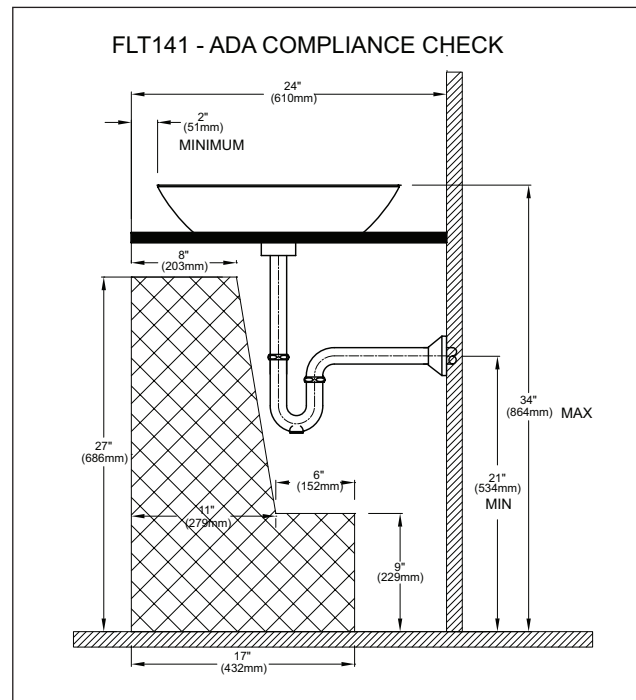

SPECIFICATIONS

Waste: 1-1/4" O.D.
 Size: 18-1/8" Dia.
 Basin: 16-9/16" Dia.
 Warranty: One Year Limited Warranty
 Material: Cast Iron
 Overflow: None

Shipping Weight: **FLT141**
 56.4 lbs.

Shipping Dimensions: **FLT141**
 23"W x 23"D
 x 7"H

FLT141 Waza™ Noir™ Vessel Lavatory

Complies with and exceeds the following standards:

ASME A112.19.1/CSA B45.2

Listed by: IAPMO/cUPC, and other municipalities

Meets the American Disabilities Act Guidelines and ANSI A117.1 requirements when lavatory rim is installed 34" (864mm) height from finished floor and 51mm (2") minimum from the front edge.

Fixture dimensions are nominal. These dimensions and specifications are subject to change without notice.

TOTO®

TOTO® U.S.A., INC. • 1155 Southern Road, Morrow, GA 30260

Tel. (888) 295-8134 • Fax. (800) 699-4889 • www.totousa.com