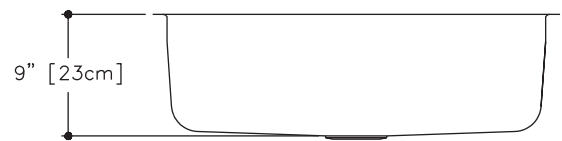

Optional Accessories

KSS5U/9 SPECIFICATION

Model KSS5U/9 is a single bowl undermount sink manufactured for Franke Kindred Canada Limited from 18 gauge, 18-10 stainless steel. Product has a silk finished rim and radiant silk finished bowl. Sink is fully undercoated. Basket strainer waste fitting (3 1/2", 89 mm), template, and installation kit are included. Sink is backed with a limited buyer lifetime warranty.

- O.D. 19 1/8" x 30 1/8" x 9" (49 x 77 x 23 cm)
- **Recommended for minimum 36" cabinet**
(additional cabinet space is required to accommodate the Kindred installation kit)

FUN# 122.0045.030