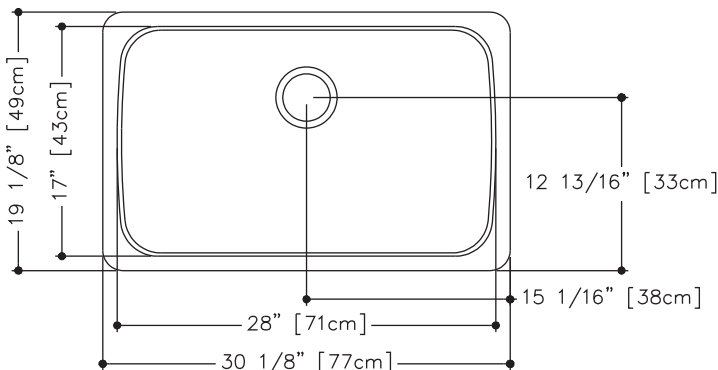

Optional Accessories

KSS5U/9 SPECIFICATION

Model KSS5U/9 is a single bowl undermount sink manufactured for Franke Kindred Canada Limited from 18 gauge, 18-10 stainless steel. Product has a silk finished rim and radiant silk finished bowl. Sink is fully undercoated. Basket strainer waste fitting (3 1/2", 89 mm), template, and installation kit are included. Sink is backed with a limited buyer lifetime warranty.

- O.D. 19 1/8" x 30 1/8" x 9" (49 x 77 x 23 cm)
- **Recommended for minimum 36" cabinet**
(additional cabinet space is required to accommodate the Kindred installation kit)

FUN# 122.0045.030