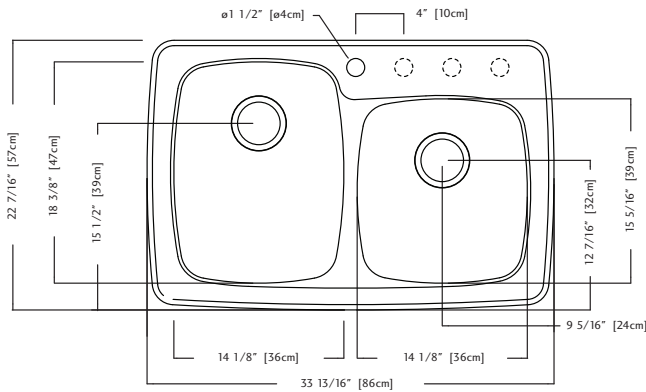

**Optional Accessories**

**KGDCA2233/9 SPECIFICATION**

Model KGDCA2233/9 is a large/small bowl combination ledgeback sink, cast from color Granite composite. Stainless steel basket strainer waste fittings (3 1/2", 89 mm) and installation kit are included. Sink is backed with a lifetime warranty.

- O.D. 22 7/16" x 33 13/16" x 9" deep (small bowl is 8" deep) 57 x 86 x 23 cm deep (small bowl is 21 cm deep)
- **Recommended for minimum 36" cabinet**