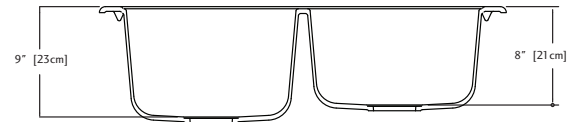

**Optional Accessories**

**KGDCA2233/9 SPECIFICATION**

Model KGDCA2233/9 is a large/small bowl combination ledgeback sink, cast from color Granite composite. Stainless steel basket strainer waste fittings (3 1/2", 89 mm) and installation kit are included. Sink is backed with a lifetime warranty.

- O.D. 22 7/16" x 33 13/16" x 9" deep (small bowl is 8" deep) 57 x 86 x 23 cm deep (small bowl is 21 cm deep)
- **Recommended for minimum 36" cabinet**