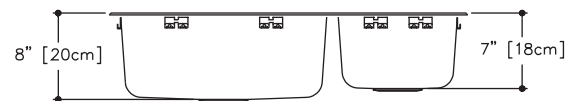

Included Accessories

Optional Accessories

CDC2233R/8S SPECIFICATION

Model CDC2233/8S is a large bowl/small bowl sink with Spillway and faucet ledge manufactured by Franke Kindred Canada Limited from 20 gauge, 18-8 stainless steel. Product has a silk finished rim and satin finished bowls. Sink is fully undercoated. Basket strainer waste fittings (3 1/2", 89 mm) and installation kit are included. Sink is backed with a limited buyer lifetime warranty.

- O.D. 22 1/8" x 33 3/16" x 8" (small bowl is 7" deep) 56 x 84 x 20 cm (small bowl is 18 cm deep)
- **Recommended for minimum 36" cabinet**

CDC2233R/8S/1 1 hole on center, 1 1/2" diameter FUN# 101.0062.318