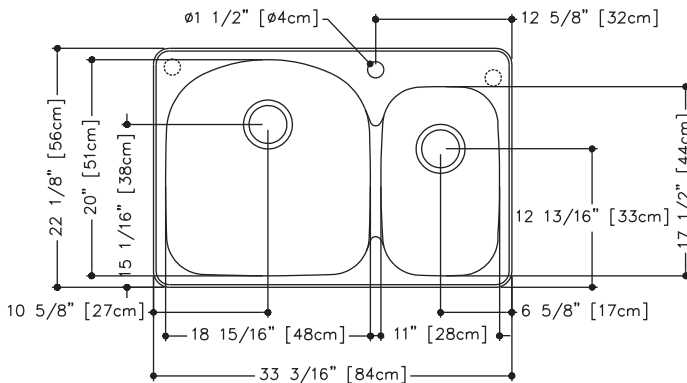

Included Accessories

Optional Accessories

CDC2233R/8S SPECIFICATION

Model CDC2233/8S is a large bowl/small bowl sink with Spillway and faucet ledge manufactured by Franke Kindred Canada Limited from 20 gauge, 18-8 stainless steel. Product has a silk finished rim and satin finished bowls. Sink is fully undercoated. Basket strainer waste fittings (3 1/2", 89 mm) and installation kit are included. Sink is backed with a limited buyer lifetime warranty.

- O.D. 22 1/8" x 33 3/16" x 8" (small bowl is 7" deep) 56 x 84 x 20 cm (small bowl is 18 cm deep)
- **Recommended for minimum 36" cabinet**

CDC2233R/8S/1 1 hole on center, 1 1/2" diameter FUN# 101.0062.318

CDC2233R/8S/2 2nd hole, left FUN# 101.0062.319

CDC2233R/8S/3 3 hole, as shown FUN# 101.0062.320