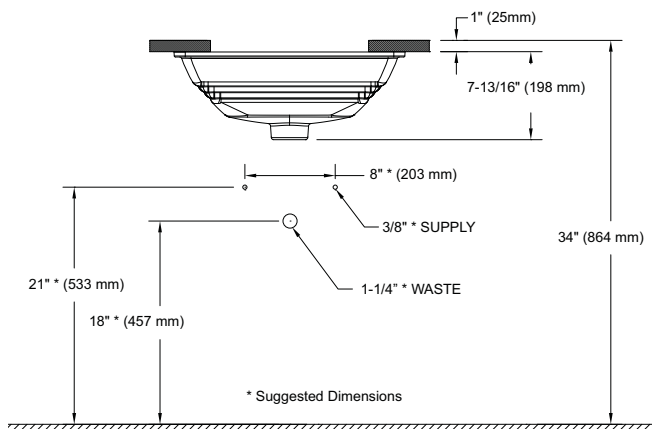

LT533

Promenade® Undercounter Lavatory

SPECIFICATIONS

- Waste 1-1/4" O.D.
- Size 20-1/2" W x 16-1/2" D
- Basin 18-1/2" W x 14-1/2" D
- Warranty One Year Limited Warranty
- Material Vitreous china
- Shipping Weight 25 lbs.
- Shipping Dimensions 22" W x 17-3/4" D x 9-1/4" H

INSTALLATION NOTES

ADA Compliance Check

TOTO®

These dimensions and specifications are subject to change without notice