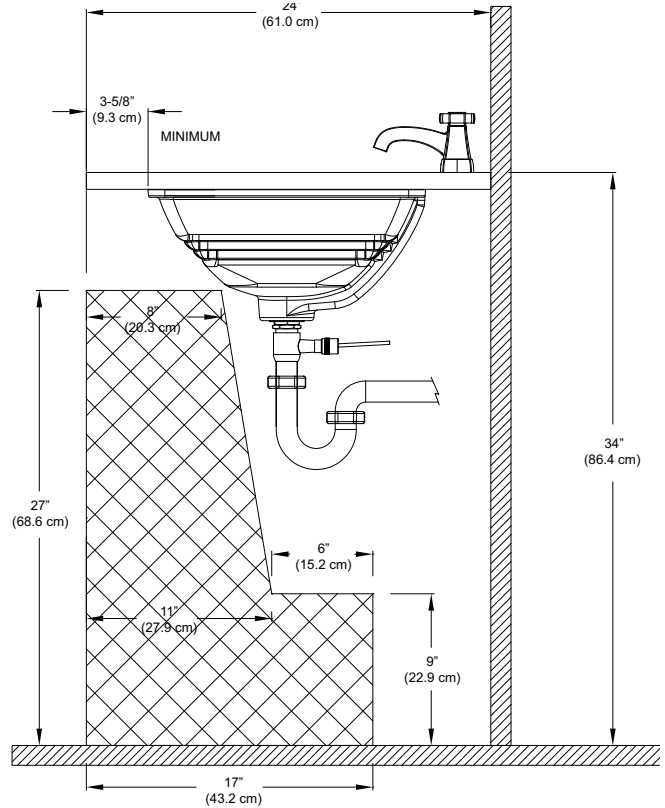

LT533

Promenade® Undercounter Lavatory

SPECIFICATIONS

- Waste 1-1/4" O.D.
- Size 20-1/2" W x 16-1/2" D
- Basin 18-1/2" W x 14-1/2" D
- Warranty One Year Limited Warranty
- Material Vitreous china
- Shipping Weight 25 lbs.
- Shipping Dimensions 22" W x 17-3/4" D x 9-1/4" H

INSTALLATION NOTES

ADA Compliance Check

TOTO®

These dimensions and specifications are subject to change without notice