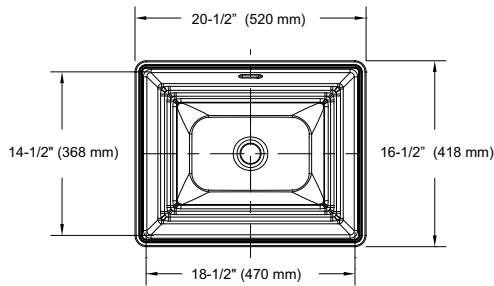

LT533

Promenade® Undercounter Lavatory

SPECIFICATIONS

- Waste 1-1/4" O.D.
- Size 20-1/2" W x 16-1/2" D
- Basin 18-1/2" W x 14-1/2" D
- Warranty One Year Limited Warranty
- Material Vitreous china
- Shipping Weight 25 lbs.
- Shipping Dimensions 22" W x 17-3/4" D x 9-1/4" H

INSTALLATION NOTES

ADA Compliance Check

TOTO®

These dimensions and specifications are subject to change without notice