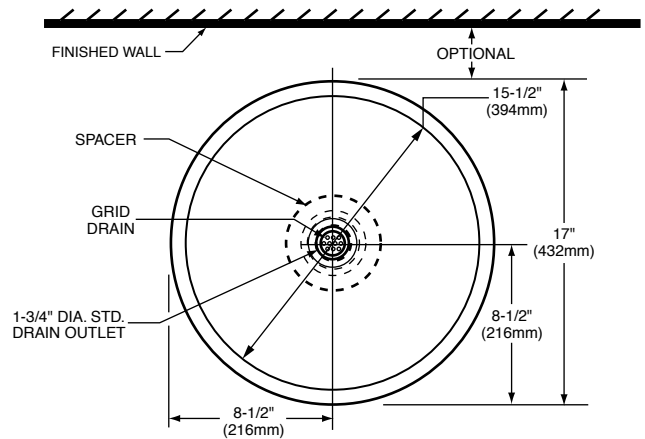

BAR ABOVE COUNTER SINK

0969 000

- Contemporary 17" (432mm) diameter glass above counter sink
- Tempered 5/8" (16mm) glass for durability
- Sink riser and chrome grid drain included
- Recommended for use with Cardiff 9445 100 cabinet or other countertop installation
- Recommended faucet - ONE 2064 151 (Faucet shown not included)

CLEAR FINISH

MIDNIGHT BLUE FINISH

FROSTED FINISH

Nominal Dimensions:

17" dia. (432mm)

Bowl Size:

15-3/4" (400mm) diameter

4-1/2" (114mm) deep

Compliance Certifications -

Meets or Exceeds the Following Specifications:

- CAN/CSA B45 series

To Be Specified (Recommended):

- Vanity Base: Cardiff 9445 100
- Sink Finish: 321 Frosted
200 Clear
160 Midnight Blue
- Faucet: ONE Vessel Faucet 2064 151
- Faucet Finish: Polished Chrome (002)
Satin (295)