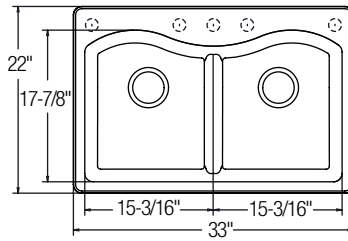

NEW

**ELGLB3322MC
Harmony Top Mount**

Bowl Depth: 9½"
Faucet Holes: 5 prescored
Aqua Divide Height: 4"
Drain Opening: 3½"
Minimum Cabinet Size: 36"

Recommended
Faucet: LK7720; Drain: LKS35 / LKD35 or LKKDT35

Finishes:
(BK) Black, (BQ) Bisque, (MC) Mocha, (WH) White

Optional Accessories (■ Left bowl, ■ Right bowl)

Cutting Board		Bottom Grid	
■ ■ LKCB1417HW		■ LKWOBG1417LSS	■ LKWOBG1417RSS