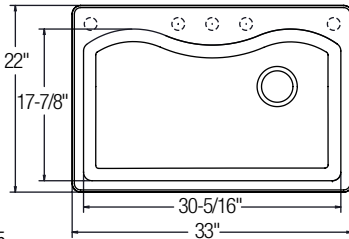

**ELG3322BK Gourmet Top Mount**

Bowl Depth: 9½"  
 Faucet Holes: 4 prescored  
 Drain Opening: 3½"  
 Minimum Cabinet Size: 36"

Recommended  
 Faucet: LK7720; Drain: LKS35 / LKD35 or LKKDT35

Finishes:  
 (BK) Black, (BQ) Bisque, (MC) Mocha, (WH) White

**NEW**

**ELGS3322RBQ Harmony Top Mount**

Bowl Depth: 9½"  
 Faucet Holes: 5 prescored  
 Drain Opening: 3½"  
 Minimum Cabinet Size: 36"

Recommended  
 Faucet: LK7720; Drain: LKS35 / LKD35 or LKKDT35

Finishes:  
 (BK) Black, (BQ) Bisque, (MC) Mocha, (WH) White

**Optional Accessories**

- Cutting Board  Bottom Grid 
- LKCB1417HW LKWOBG3017RSS

**NEW**

**ELG2218LBK Harmony Top Mount**

Bowl Depth: 8"  
 Faucet Holes: 4 prescored  
 Drain Opening: 3½"  
 Minimum Cabinet Size: 27"