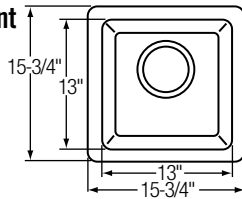

ELG1515BK Gourmet Universal Mount

Bowl Depth: 8"
Drain Opening: 3½"
Minimum Cabinet Size: 21"

Recommended
Faucet: LK7727; Drain: LKS35 / LKD35 or LKKDT35

Finishes:
(BK) Black, (BQ) Bisque, (MC) Mocha, (WH) White