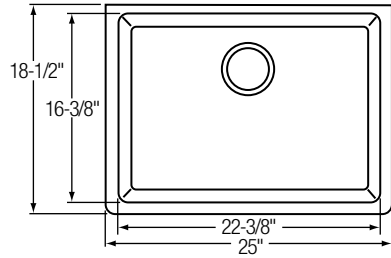

Bowl Depth: 8"  
 Drain Opening: 3½"  
 Minimum Cabinet Size: 27"

Recommended  
 Faucet: LK7720; Drain: LKS35 / LKD35 or LKKDT35

Finishes:  
 (BK) Black, (BQ) Bisque, (MC) Mocha, (WH) White

**Optional Accessories**