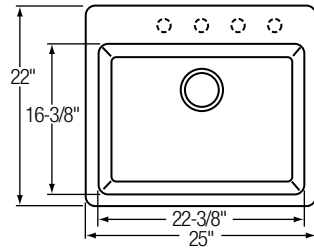

**ELG250RWH Gourmet Top Mount**

Bowl Depth: 9½"  
Faucet Holes: 4 prescored  
Drain Opening: 3½"  
Minimum Cabinet Size: 36"

Recommended  
Faucet: LK7720; Drain: LKS35 / LKD35 or LKKDT35

Finishes:  
(BK) Black, (BQ) Bisque, (MC) Mocha, (WH) White

**ELG3322BK Gourmet Top Mount**

Bowl Depth: 9½"  
 Faucet Holes: 4 prescored  
 Drain Opening: 3½"  
 Minimum Cabinet Size: 36"

Recommended  
 Faucet: LK7720; Drain: LKS35 / LKD35 or LKKDT35

Finishes:  
 (BK) Black, (BQ) Bisque, (MC) Mocha, (WH) White

**Optional Accessories**

- Cutting Board  Bottom Grid 
- LKCB1417HW LKWOBG3017RSS

**NEW**

**ELG2218LBK Harmony Top Mount**

Bowl Depth: 8"  
 Faucet Holes: 4 prescored  
 Drain Opening: 3½"  
 Minimum Cabinet Size: 27"

ELG1515BK / LK7122CR

**ELG2522WH  
Gourmet Top Mount**

Bowl Depth: 9½"  
Faucet Holes: 4 prescored  
Drain Opening: 3½"  
Minimum Cabinet Size: 30"

Recommended  
Faucet: LK7721; Drain: LKS35 / LKD35 or LKKDT35