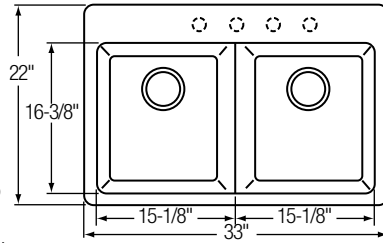

**ELG250RWH Gourmet Top Mount**

Bowl Depth: 9½"  
Faucet Holes: 4 prescored  
Drain Opening: 3½"  
Minimum Cabinet Size: 36"

Recommended  
Faucet: LK7720; Drain: LKS35 / LKD35 or LKKDT35

Finishes:  
(BK) Black, (BQ) Bisque, (MC) Mocha, (WH) White

**ELG3322BK Gourmet Top Mount**

Bowl Depth: 9½"  
 Faucet Holes: 4 prescored  
 Drain Opening: 3½"  
 Minimum Cabinet Size: 36"

Recommended  
 Faucet: LK7720; Drain: LKS35 / LKD35 or LKKDT35

Finishes:  
 (BK) Black, (BQ) Bisque, (MC) Mocha, (WH) White