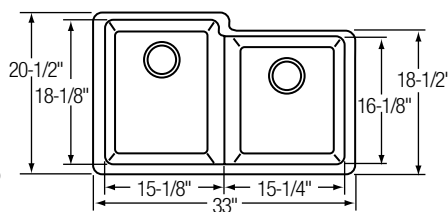

**ELGU250RBQ Gourmet Undermount**

Bowl Depth: 9½"  
 Drain Opening: 3½"  
 Minimum Cabinet Size: 36"

Recommended  
 Faucet: LK7720; Drain: LKS35 / LKD35 or LKKDT35

Finishes:  
 (BK) Black, (BQ) Bisque, (MC) Mocha, (WH) White

- |   |   |   |   |
|---|---|---|---|
|  |  |  |  |
| (BK) Black  | (BQ) Bisque   | (MC) Mocha  | (WH) White  |

**ELGU3322MC Gourmet Undermount**

Bowl Depth: 9½"  
 Drain Opening: 3½"  
 Minimum Cabinet Size: 36"