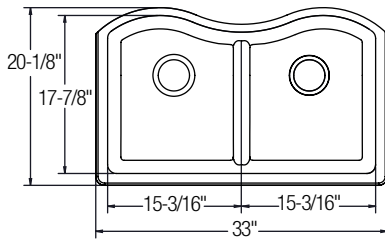

ELGULB3322MC / LK9102RB

**NEW**

**ELGULB3322MC Harmony Undermount**

Bowl Depth: 9½"  
 Aqua Divide Height: 4"  
 Drain Opening: 3½"  
 Minimum Cabinet Size: 36"

Recommended  
 Faucet: LK9102; Drain: LKS35 / LKD35 or LKKDT35

**ELGU250RBQ Gourmet Undermount**

Bowl Depth: 9½"  
 Drain Opening: 3½"  
 Minimum Cabinet Size: 36"

Recommended  
 Faucet: LK7720; Drain: LKS35 / LKD35 or LKKDT35

Finishes:  
 (BK) Black, (BQ) Bisque, (MC) Mocha, (WH) White