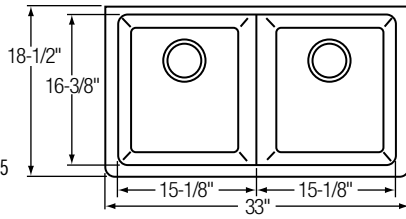

ELGU3322MC Gourmet Undermount

Bowl Depth: 9½"
Drain Opening: 3½"
Minimum Cabinet Size: 36"

Recommended
Faucet: LK7720; Drain: LKS35 / LKD35 or LKKDT35

Finishes:
(BK) Black, (BQ) Bisque, (MC) Mocha, (WH) White