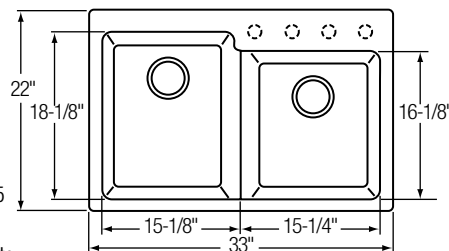

**NEW**

**ELGLB3322MC  
Harmony Top Mount**

Bowl Depth: 9½"  
Faucet Holes: 5 prescored  
Aqua Divide Height: 4"  
Drain Opening: 3½"  
Minimum Cabinet Size: 36"

Recommended  
Faucet: LK7720; Drain: LKS35 / LKD35 or LKKDT35

**ELG250RWH Gourmet Top Mount**

Bowl Depth: 9½"  
Faucet Holes: 4 prescored  
Drain Opening: 3½"  
Minimum Cabinet Size: 36"

Recommended  
Faucet: LK7720; Drain: LKS35 / LKD35 or LKKDT35

Finishes:  
(BK) Black, (BQ) Bisque, (MC) Mocha, (WH) White

**ELG3322BK Gourmet Top Mount**

Bowl Depth: 9½"  
 Faucet Holes: 4 prescored  
 Drain Opening: 3½"  
 Minimum Cabinet Size: 36"

Recommended  
 Faucet: LK7720; Drain: LKS35 / LKD35 or LKKDT35

Finishes:  
 (BK) Black, (BQ) Bisque, (MC) Mocha, (WH) White