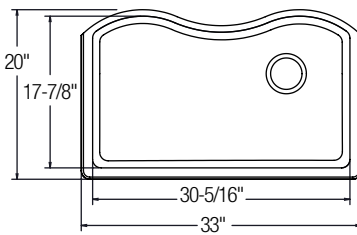

Optional Accessories