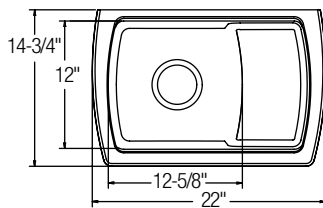

**ELGU250RBQ Gourmet Undermount**

Bowl Depth: 9½"  
 Drain Opening: 3½"  
 Minimum Cabinet Size: 36"

Recommended  
 Faucet: LK7720; Drain: LKS35 / LKD35 or LKKDT35

Finishes:  
 (BK) Black, (BQ) Bisque, (MC) Mocha, (WH) White

- |   |   |   |   |
|---|---|---|---|
|  |  |  |  |
| (BK) Black  | (BQ) Bisque   | (MC) Mocha  | (WH) White  |

**ELGU3322MC Gourmet Undermount**

Bowl Depth: 9½"  
 Drain Opening: 3½"  
 Minimum Cabinet Size: 36"

Bowl Depth: 8"  
 Drain Opening: 3½"  
 Minimum Cabinet Size: 27"

Recommended  
 Faucet: LK7720; Drain: LKS35 / LKD35 or LKKDT35

Finishes:  
 (BK) Black, (BQ) Bisque, (MC) Mocha, (WH) White

**Optional Accessories**