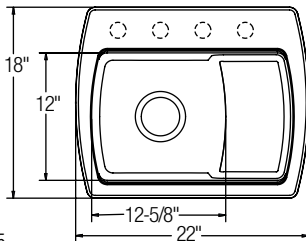

Optional Accessories

- Cutting Board Bottom Grid
- LKCB1312HW LKWBG1312SS