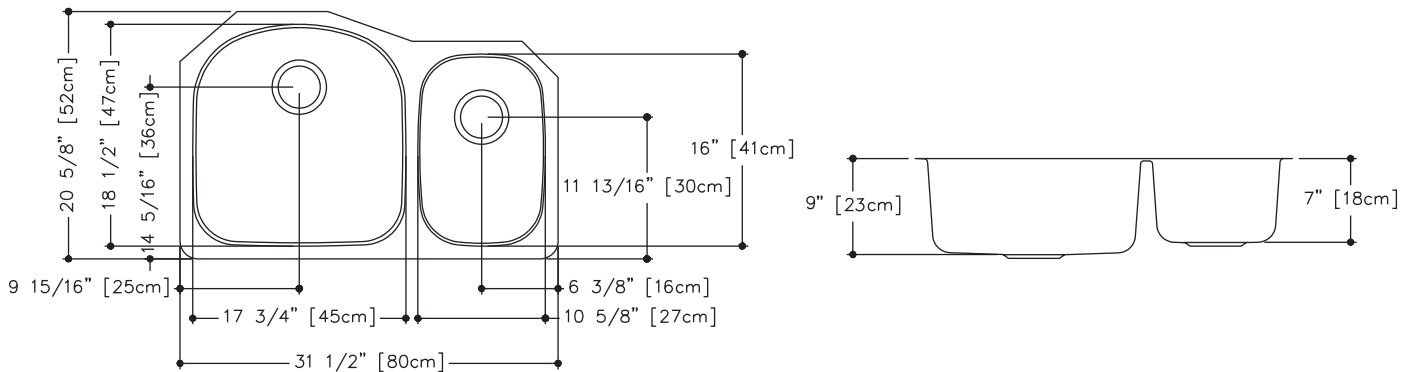

### KSDCRU/9 AND KSDCLU/9 SPECIFICATION

Model KSDCRU/9 (small bowl right) and KSDCLU/9 (small bowl left) is a large bowl/small bowl undermount sink manufactured for Franke Kindred Canada Limited from 18 gauge, 18-10 stainless steel. Product has a silk finished rim and radiant silk finished bowls. Sink is fully undercoated. Basket strainer waste fittings (3 1/2", 89 mm), template, and installation kit are included. Sink is backed with a limited buyer lifetime warranty.

- O.D. 20 5/8 " x 31 1/2" x 9" (small bowl is 7" deep) 52 x 80 x 23 cm (small bowl is 18 cm deep)
- **Recommended for minimum 36" cabinet**  
(additional cabinet space is required to accommodate the Kindred installation kit)